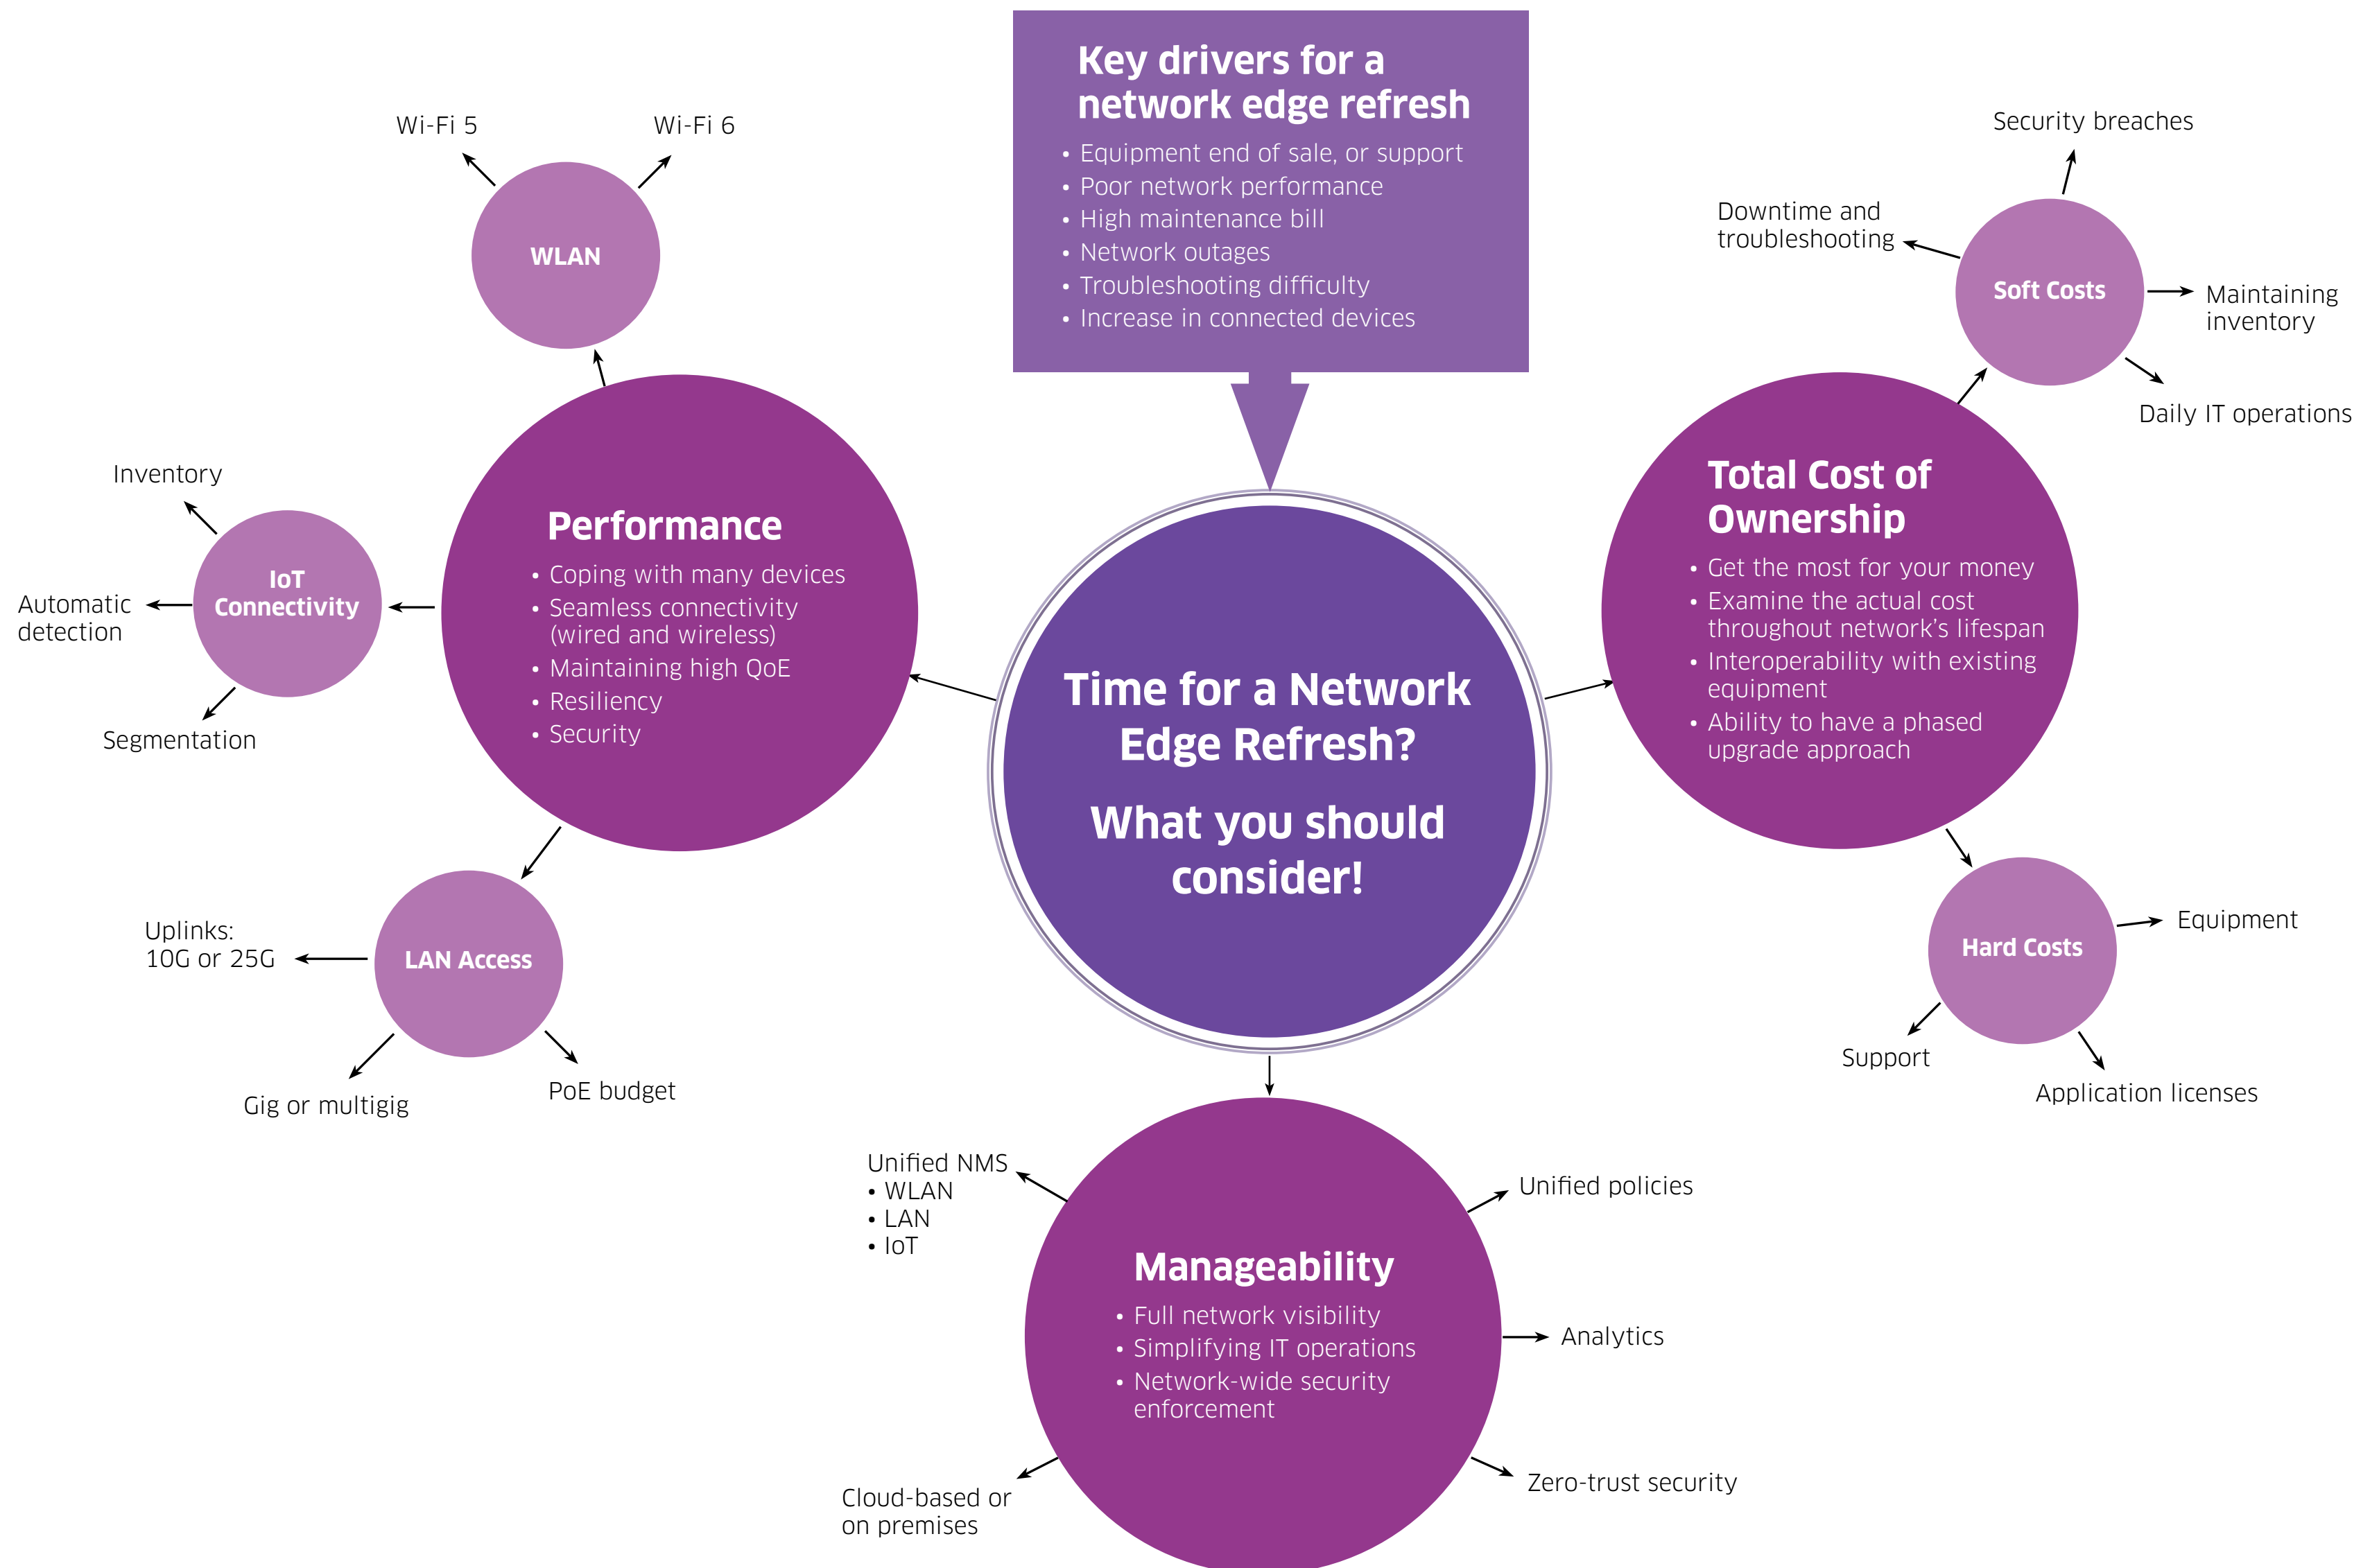

Network Edge Refresh Mind Map

Drilling down into the thought process

To learn more, download the **Key considerations for a network edge refresh** whitepaper.