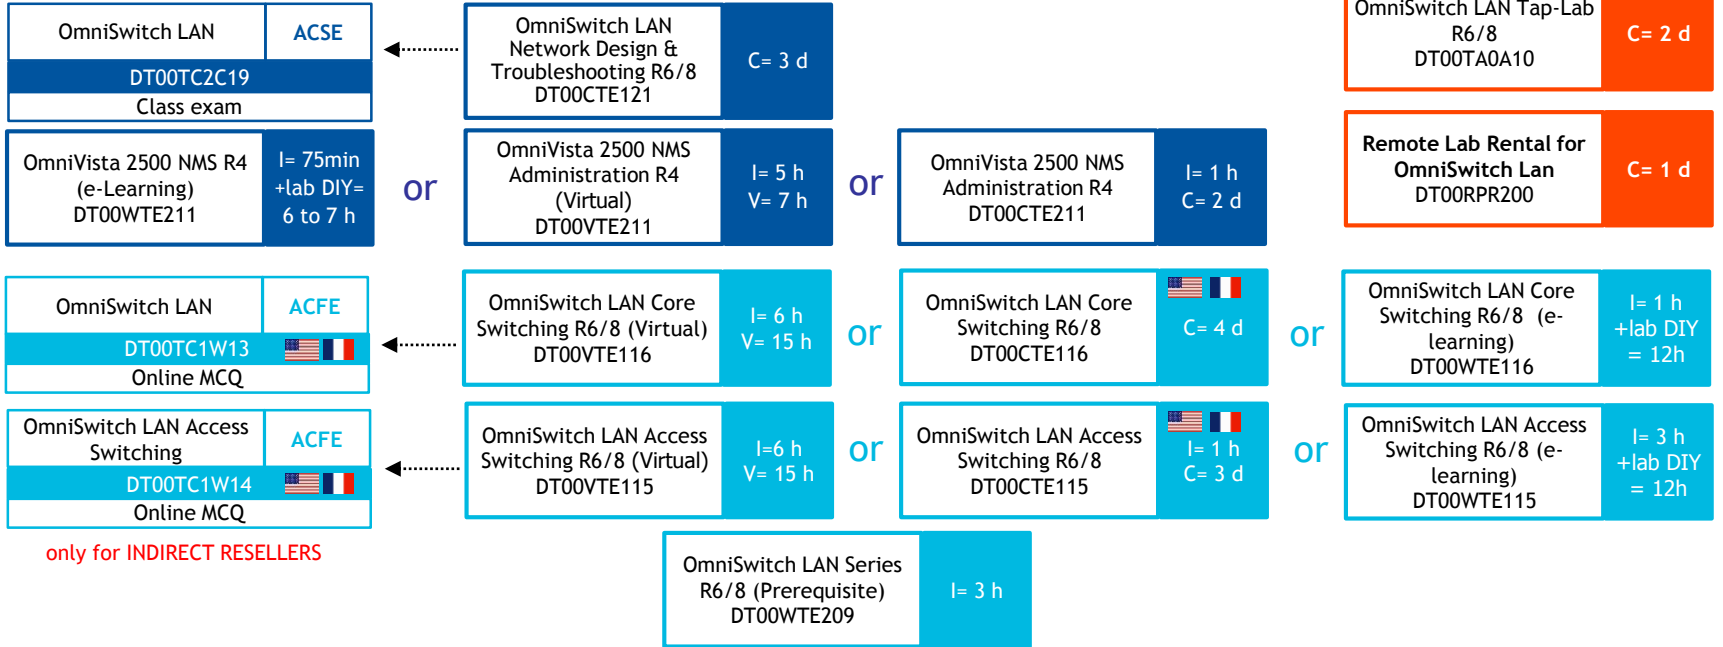

Training offer for POSTSALES

OmniSwitch LAN R6/8 for Newcomers

Experience on Cisco, Extreme, Juniper, Avaya, HPE ... Systems.