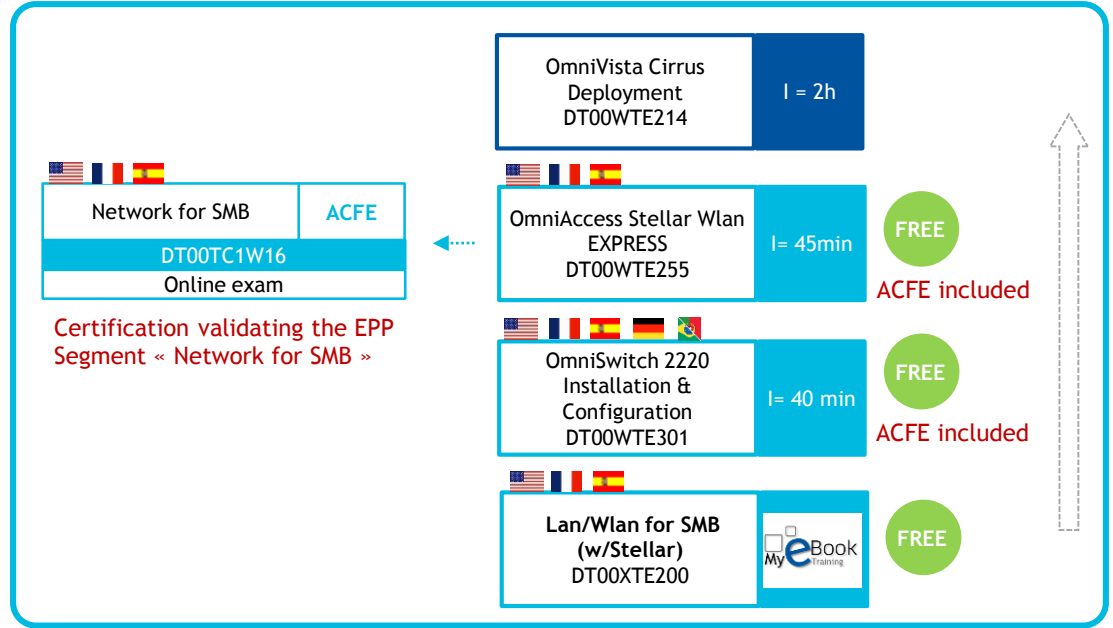

PREREQUISITES

Newcomers BPs (New On-boarded or Voice Partners)

WiFi (WLAN) Basics & Wireless Survey
DT00WTE267
I= 1 h