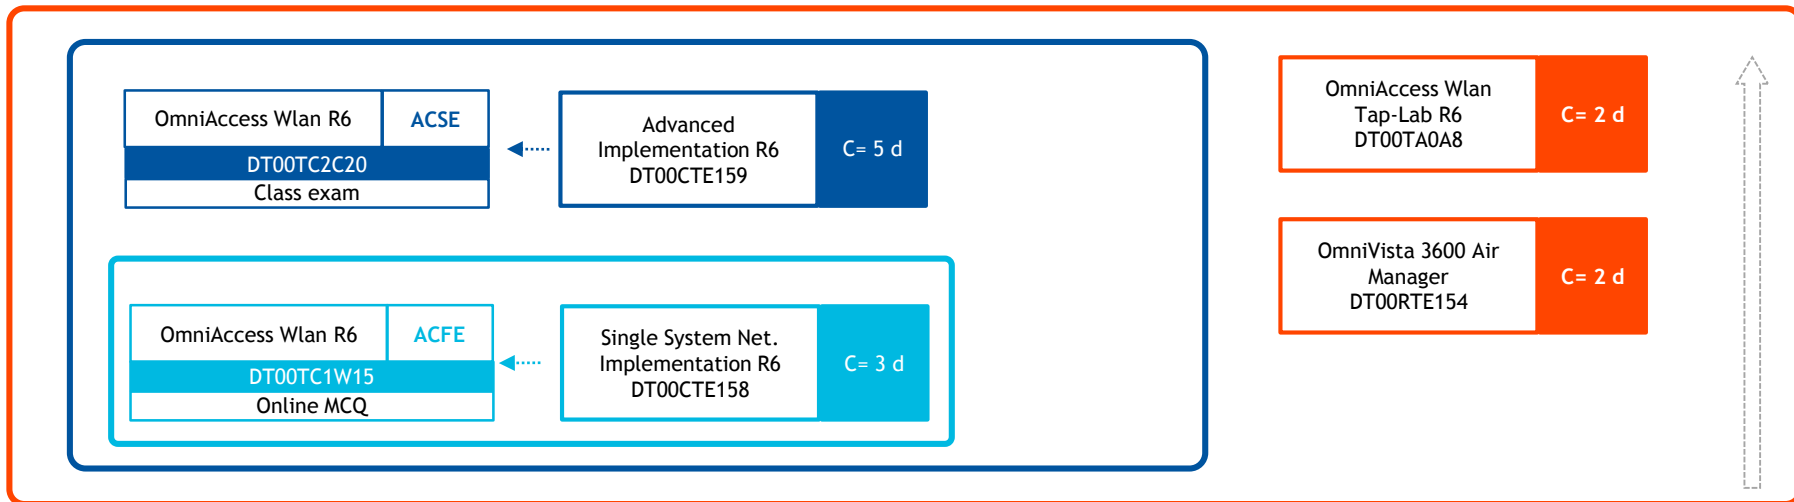

Training offer for POSTSALES

OmniAccess Wlan R6 for Newcomers

PREREQUISITES

WiFi (WLAN) Basics &
Wireless Survey
DT00WTE267

1 = 1 h