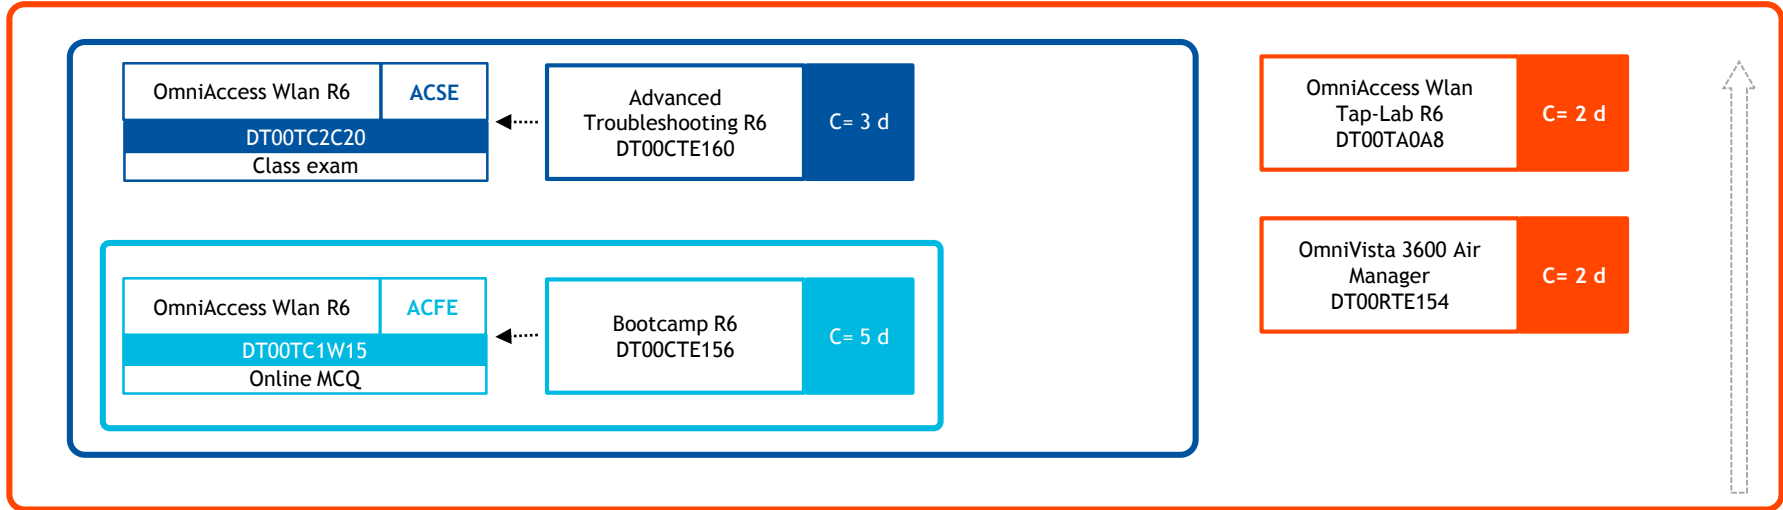

Training offer for POSTSALES

OmniAccess Wlan R6 for Newcomers

PREREQUISITES

WiFi (WLAN) Basics & Wireless Survey DT00WTE267	C= 1 h