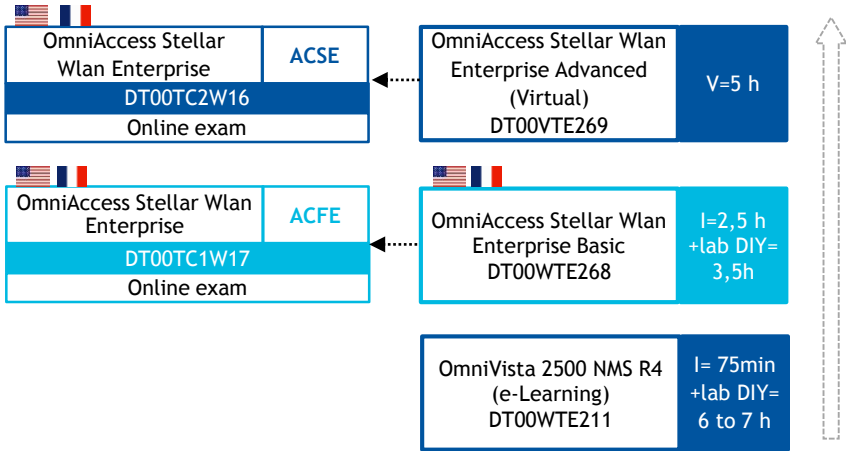

Self study online: learn at your own pace and place
+ Virtual learning for full remote learning solution