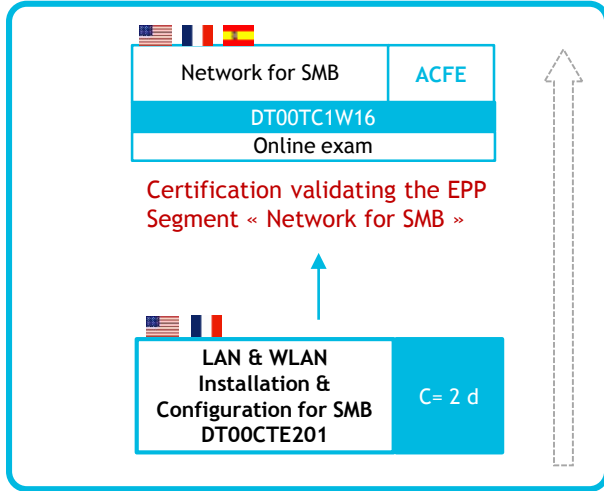

Training offer for POSTSALES

Network for SMB - Stellar Express - OS2220 - OS6350/6450 - OV Cirrus

OR