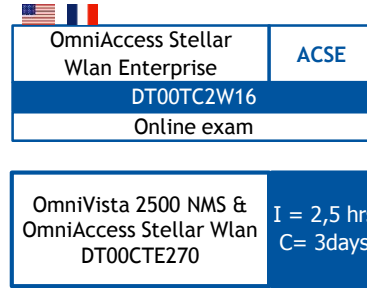

## OmniAccess Stellar Wlan R3 for Newcomers - Wifi Enterprise

Self study online: learn at your own pace and place  
+ Virtual learning for full remote learning solution

Learn and practice in classroom with the help of a seasoned instructor