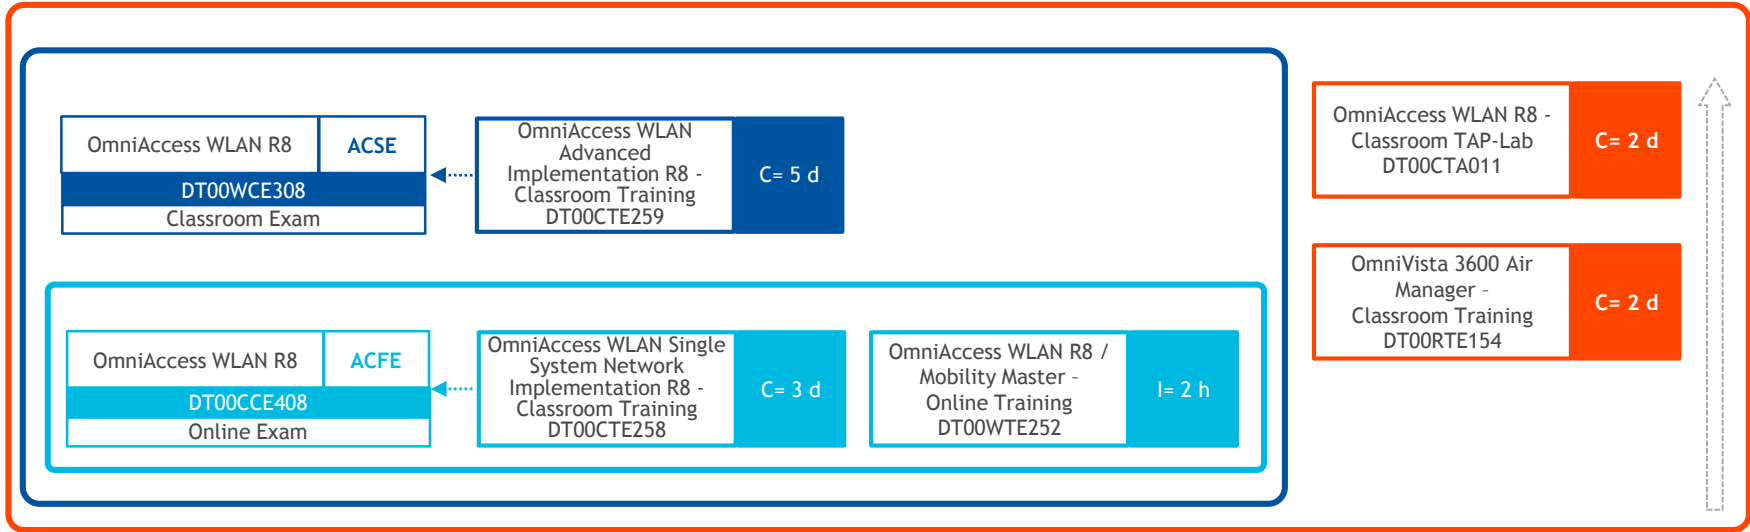

ACFE / ACSE renewal
Embedded in the course

PREREQUISITES

ACSE
OmniAccess WLAN
Certified

WiFi (WLAN) Basics &
Wireless Survey -
Online Training
DT00WTE267

I= 1 h

ACFE
OmniAccess WLAN
Certified

TRAINING OFFER FOR POSTSALES

OMNIACCESS WLAN R8 - MOBILITY MASTER FOR NEWCOMERS & R6 EXPERIENCED

48

PREREQUISITES

WiFi (WLAN) Basics & Wireless Survey - Online Training
DT00WTE267 | I= 1 h

TRAINING OFFER FOR POSTSALES

OMNIACCESS WLAN R8 - MOBILITY MASTER FOR NEWCOMERS & R6 EXPERIENCED WITH BOOTCAMP