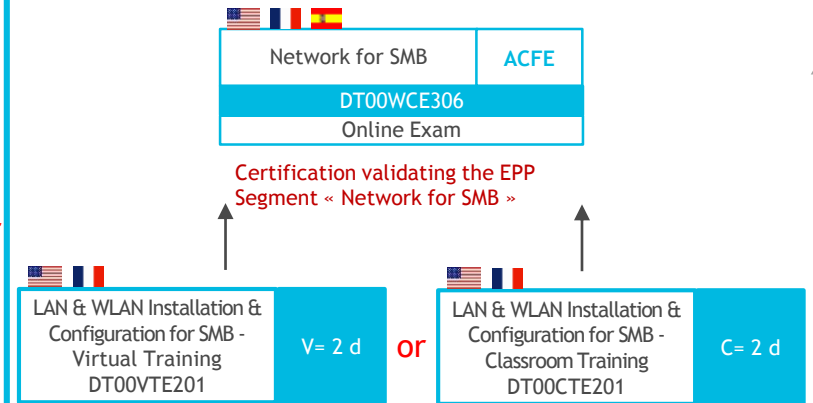

PREREQUISITES

Newcomers BPs (New On-boarded or Voice Partners)

WiFi (WLAN) Basics & Wireless Survey - Online Training DT00WTE267 (I = 1 h)