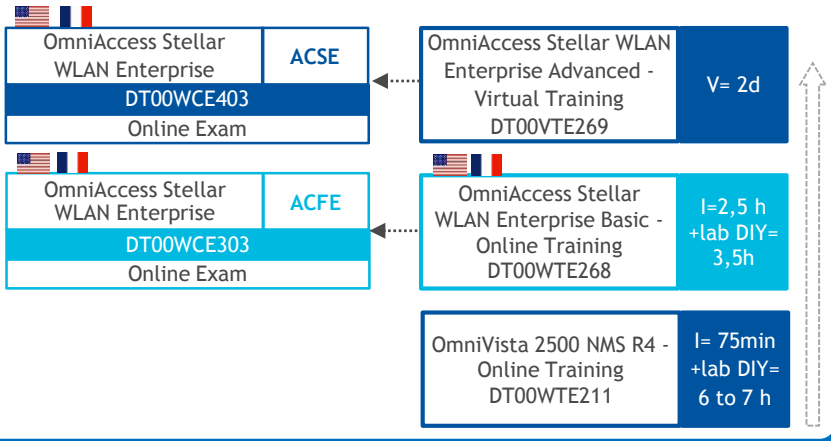

TRAINING OFFER FOR POSTSALES

OMNIACCESS STELLAR WLAN R3 FOR NEWCOMERS - WIFI ENTERPRISE

OmniAccess WLAN Stellar - Remote LAB Rental DT00RPR201 **V= 1 d**

PaLM Proactive Lifecycle Management: main use-cases Video - Online Training DT00WAL221 **VIDEO 1 h** **FREE**

Self study online: learn at your own pace and place + Virtual learning for full remote learning solution

or

Learn and practice in classroom or in virtual class with the help of a seasoned instructor