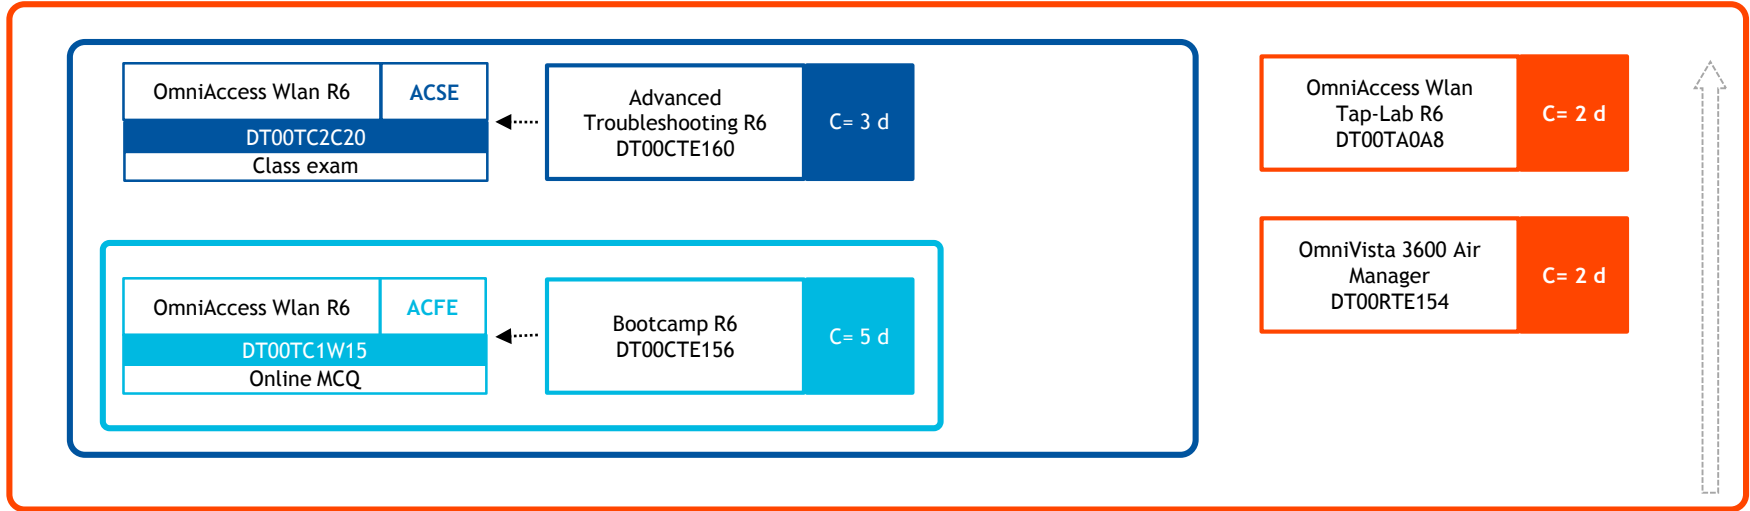

Training offer for POSTSALES

OmniAccess Wlan R6 for Newcomers

WLAN Switches covered in this track: OmniAccess 4xxx, 6000

PREREQUISITES

WiFi (WLAN) Basics & Wireless Survey
DT00WTE267 | 1 h