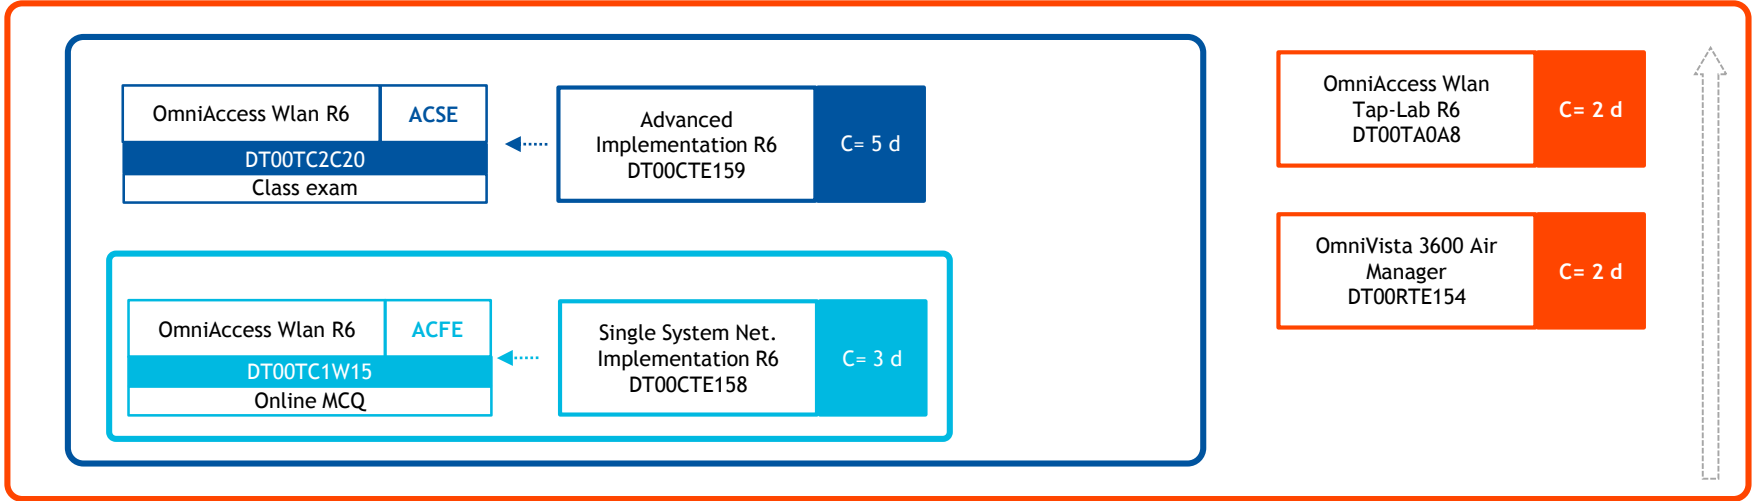

Training offer for POSTSALES

OmniAccess Wlan R6 for Newcomers

WLAN switches covered in this track: OmniAccess 4xxx, 6000

PREREQUISITES

WiFi (WLAN) Basics & Wireless Survey
DT00WTE267
I= 1 h