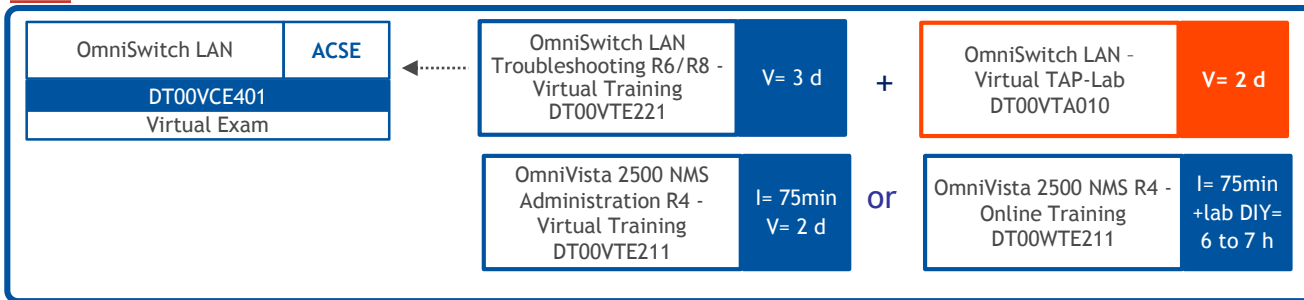

TRAINING OFFER FOR POSTSALES

OMNISWITCH LAN R6/R8 FOR NEWCOMERS IN CLASSROOM

PREREQUISITES

Basic knowledge on Network layer 2 technologies

TRAINING OFFER FOR POSTSALES

OMNISWITCH LAN R6/R8 FOR NETWORK EXPERIENCED IN VIRTUAL AND ONLINE