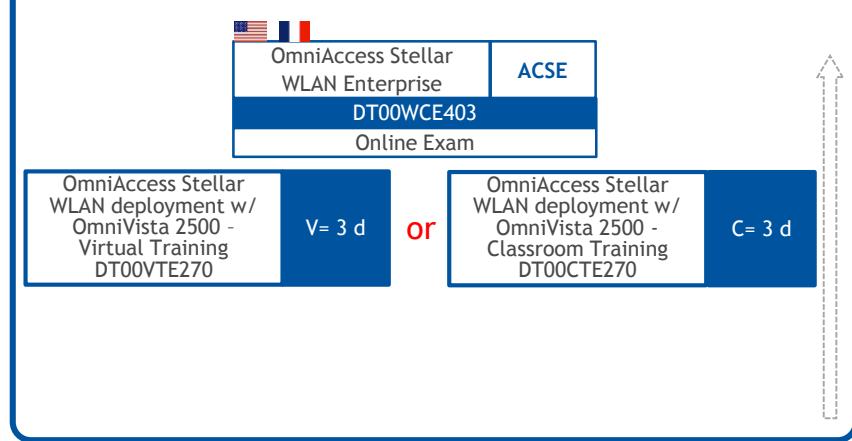

PREREQUISITES

WiFi (WLAN) Basics & Wireless Survey - Online Training DT00WTE267 **I= 1 h**