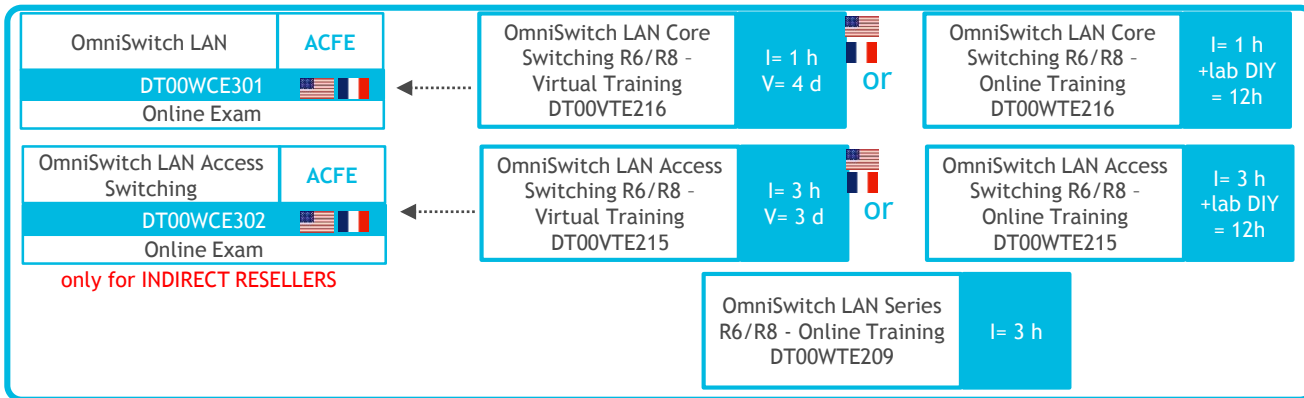

PREREQUISITES

Basic knowledge on Network layer 2 technologies