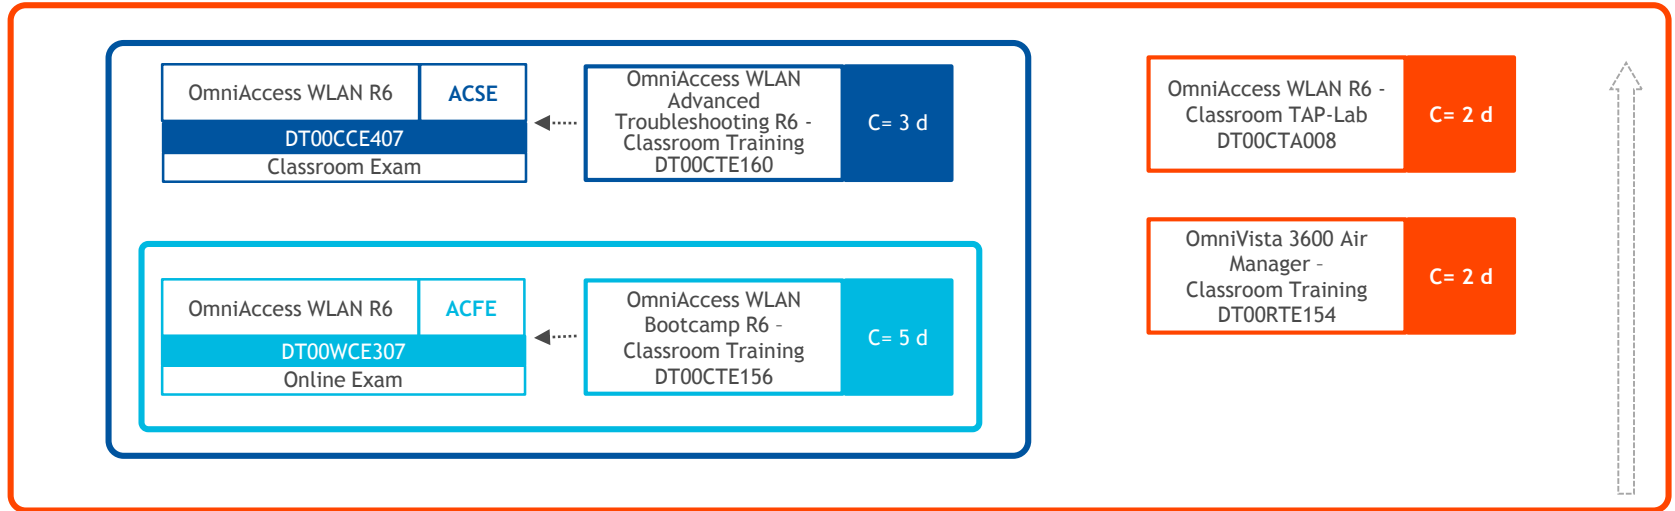

TRAINING OFFER FOR POSTSALES

OMNIACCESS WLAN R6 FOR NEWCOMERS WITH BOOTCAMP

46

PREREQUISITES

WiFi (WLAN) Basics & Wireless Survey - Online Training DT00WTE267 I= 1 h