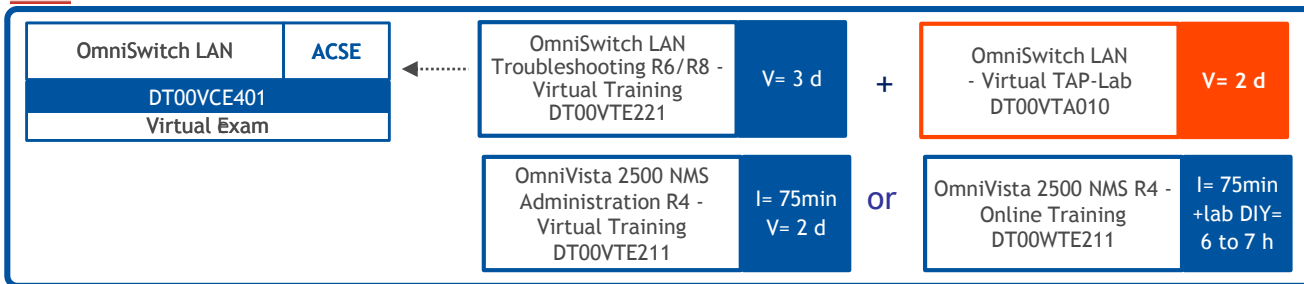

FOR NEWCOMERS

OmniSwitch 9900
Introduction -
Online Training
DT00WTE110

I= 30 min

PREREQUISITES

Training or Experience on
OmniSwitch LAN

TRAINING OFFER FOR POSTSALES

OMNISWITCH LAN R6/R8 FOR NEWCOMERS IN VIRTUAL AND ONLINE