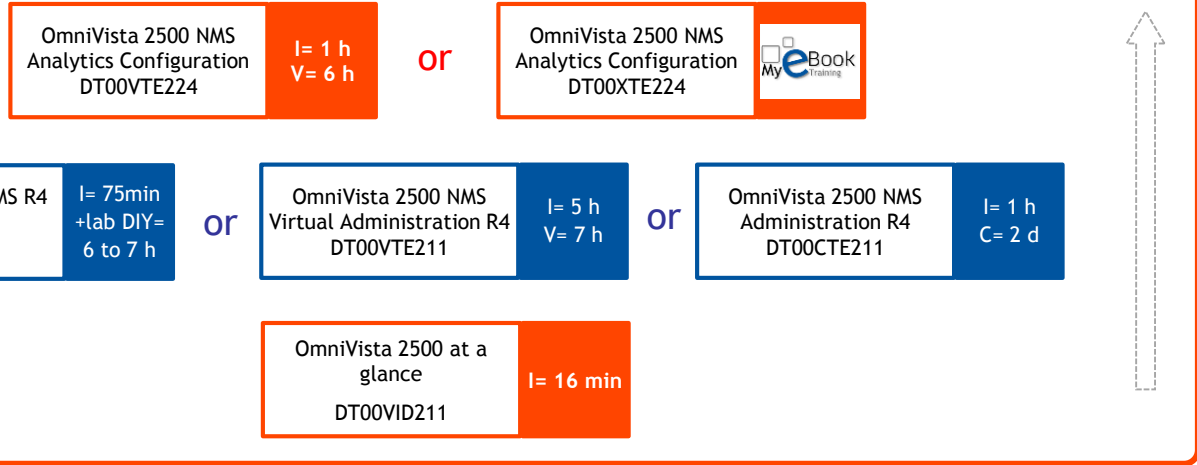

Training offer for POSTSALES

OmniVista 2500 NMS

FOR NETWORK EXPERIENCED LEARNER

FUNDAMENTALS

ACFE
OmniSwitch Certified

and/or

ACSE
OmniSwitch Certified