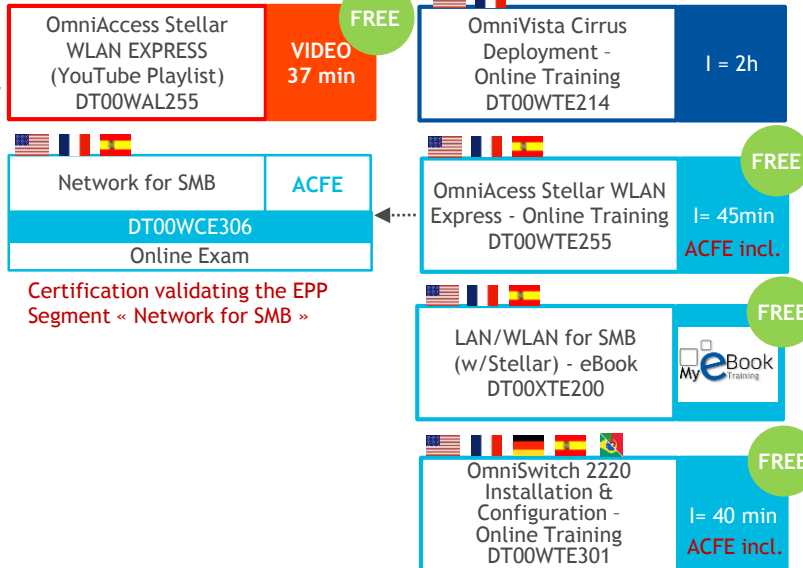

1 = 2 h

ACSE certification renewal
embedded in the course

PREREQUISITES

ACFE

OmniAccess Stellar WLAN Enterprise Certified

ACSE

OmniAccess Stellar WLAN Enterprise Certified

TRAINING OFFER FOR POSTSALES

NETWORK FOR SMB - STELLAR EXPRESS - OS2220 - OS6350/6450 - OV CIRRUS

Self study online: learn at your own pace and place

Learn and practice in classroom with the help of a seasoned instructor

or

PREREQUISITES