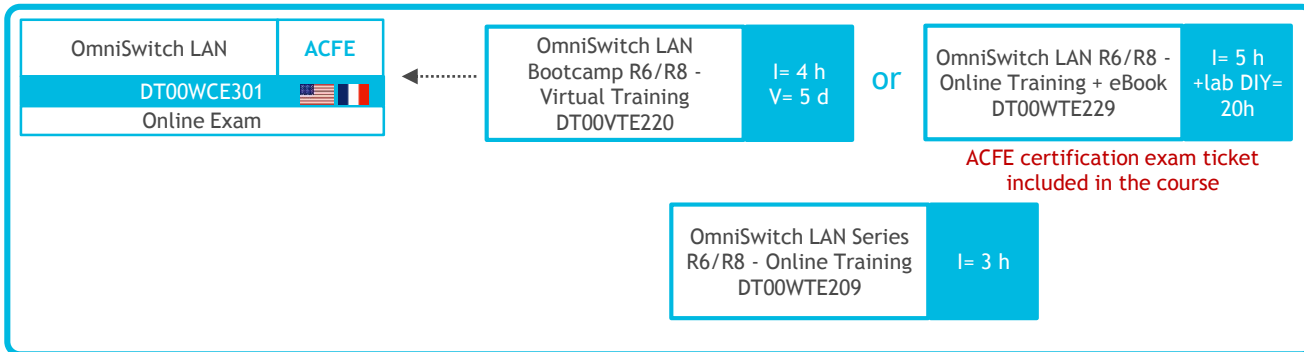

PREREQUISITES

Experience on Cisco, Extreme, Juniper, Avaya, HPE, ..., Systems.