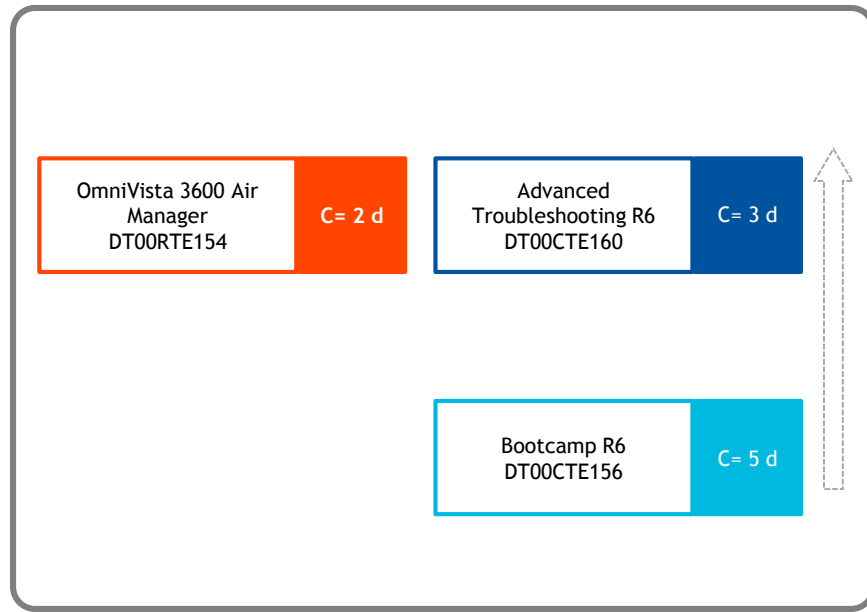

Training offer for Administrators

OmniAccess WLAN R6

OR