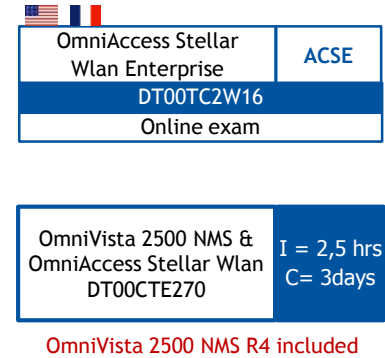

Learn and practice in classroom with the help of a seasoned instructor