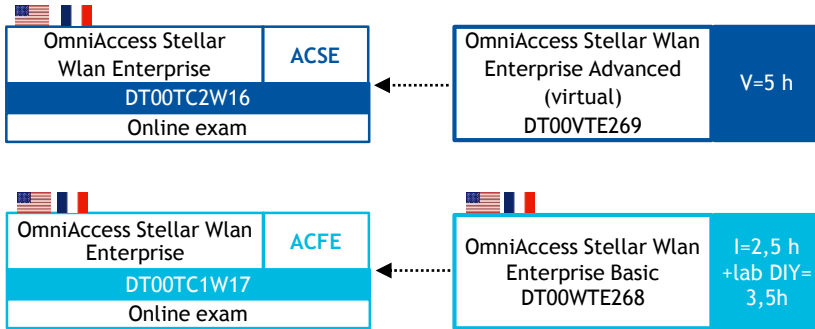

Training offer for POSTSALES

OmniAccess Stellar Wlan R3 for Newcomers - Wifi Enterprise

Self study online: learn at your own pace and place