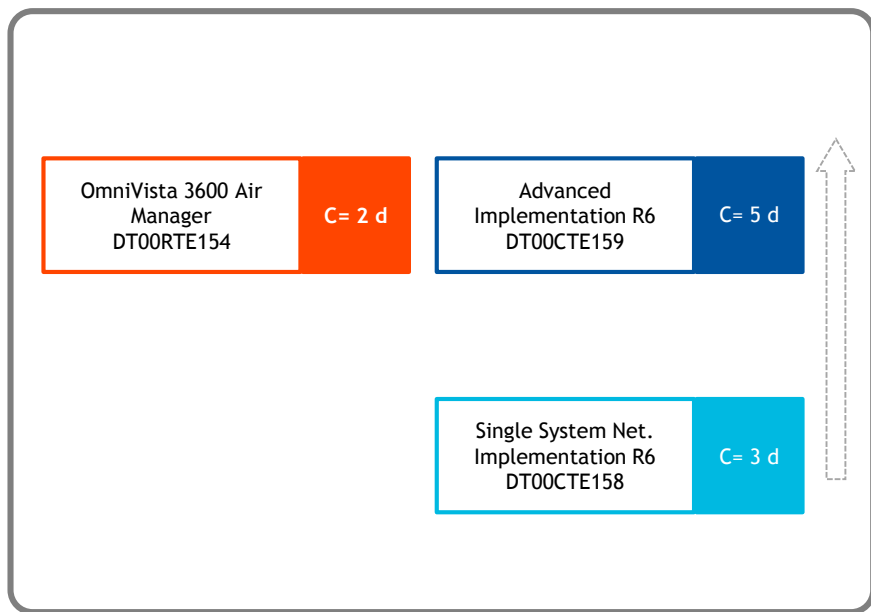

Training offer for Administrators

OmniAccess WLAN R6