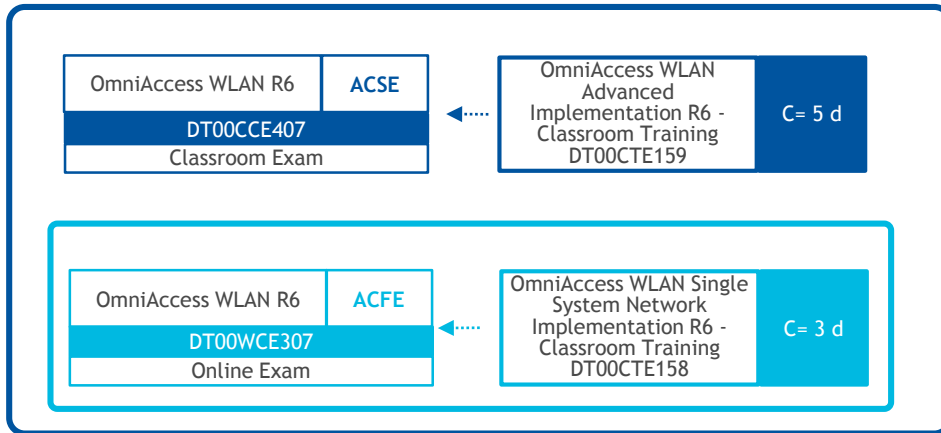

TRAINING OFFER FOR POSTSALES OMNIACCESS WLAN R6 FOR NEWCOMERS

OmniAccess WLAN R6 - Classroom TAP-Lab DT00CTA008	C= 2 d

OmniVista 3600 Air Manager - Classroom Training DT00RTE154	C= 2 d

PREREQUISITES

WiFi (WLAN) Basics & Wireless Survey - Online Training DT00WTE267	I= 1 h