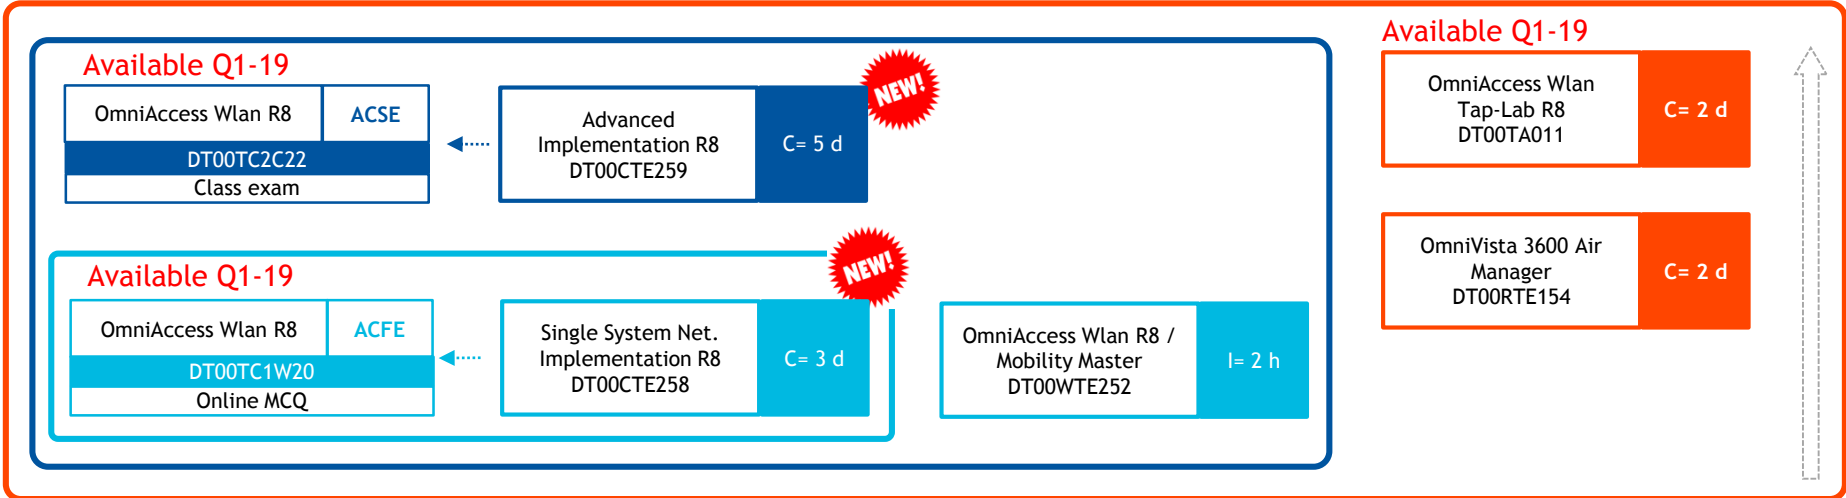

Training offer for POSTSALES

OmniAccess Wlan R8 - Mobility Master for Newcomers & R6 Experienced

PREREQUISITES

WiFi (WLAN) Basics & Wireless Survey DT00WTE267	I= 1 h