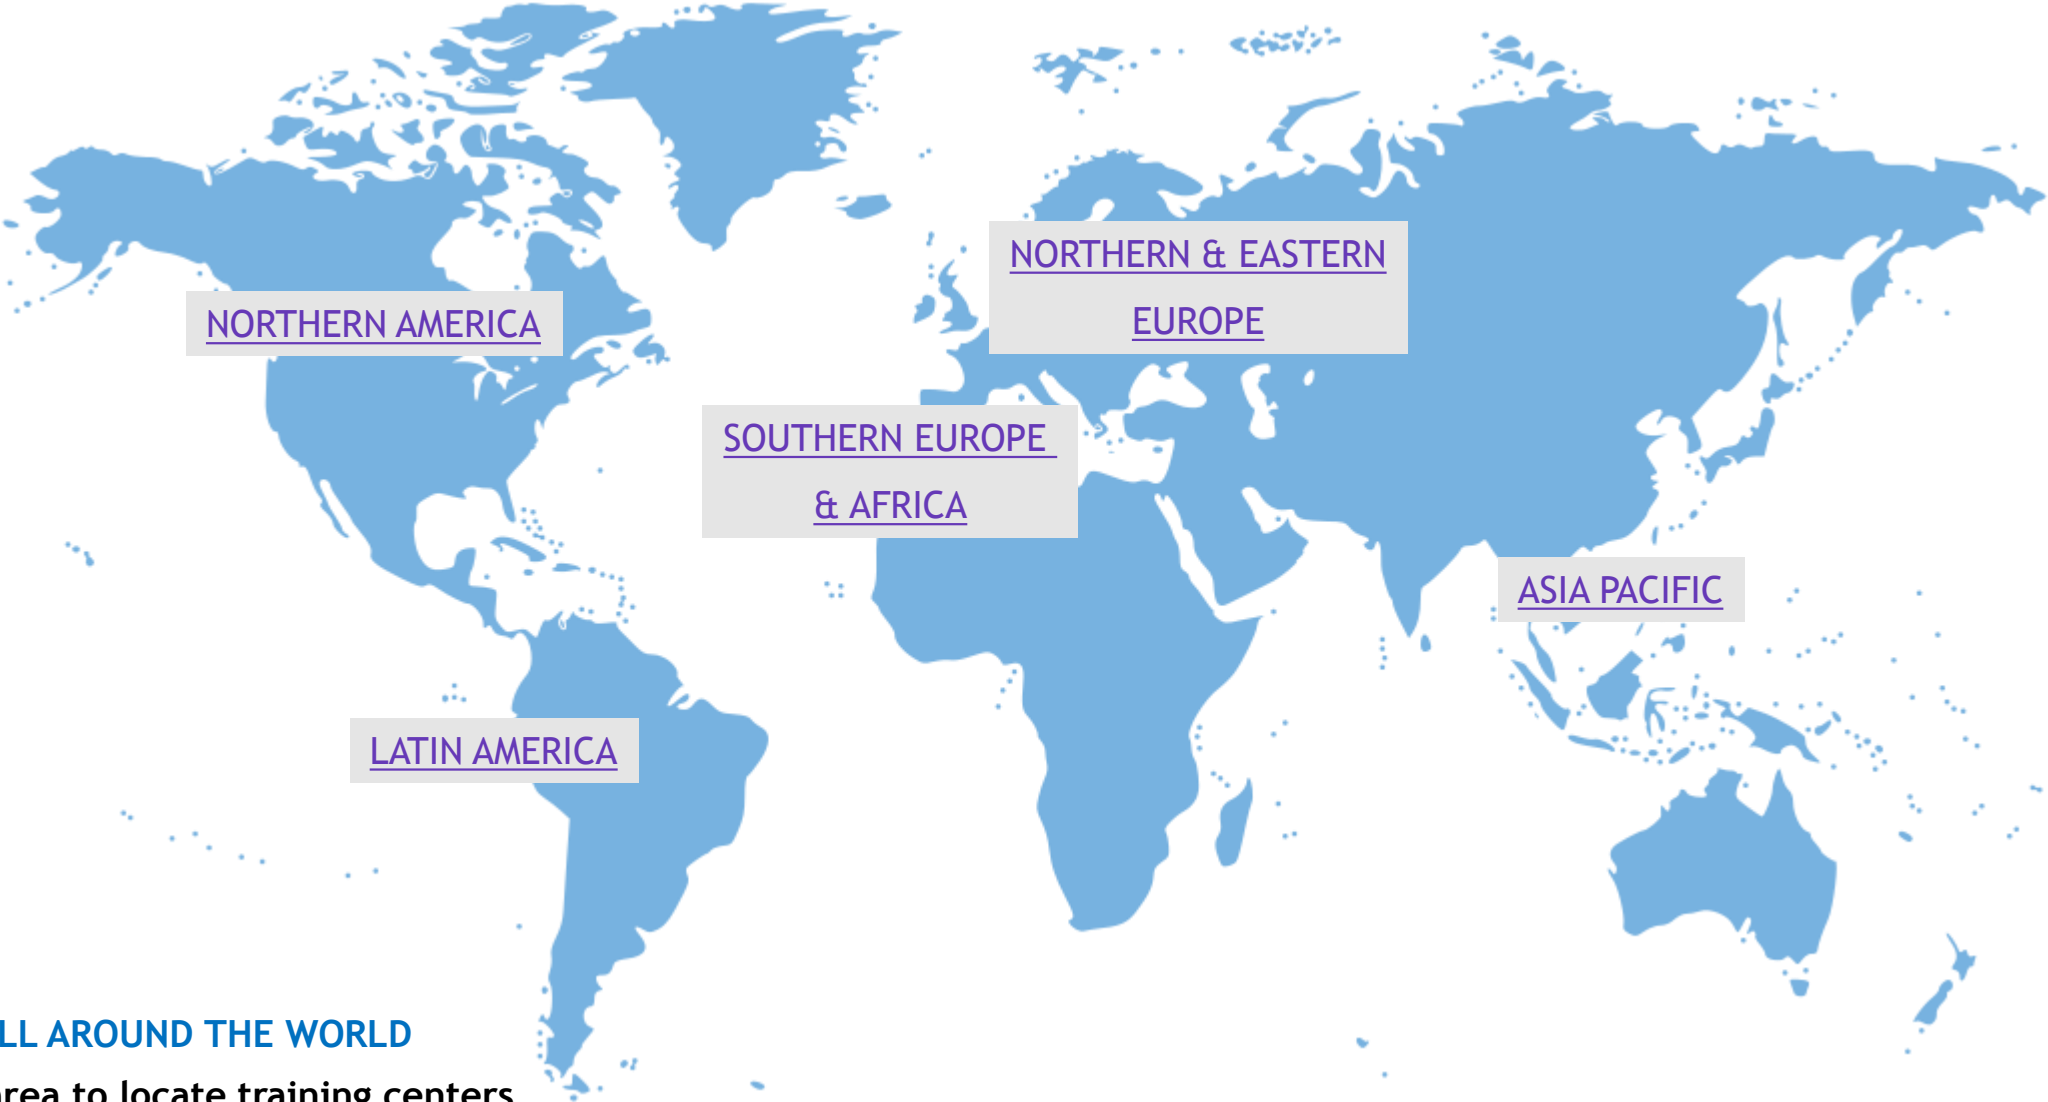

Training Centers Locator

July, 2018

Agenda

1. [A global delivery organization](#)
2. [Contact matrix for Education Services](#)
3. [Training Centers map](#)
4. [Americas](#)
5. [Northern & Eastern Europe](#)
6. [Southern Europe & Africa](#)
7. [Asia Pacific](#)

A global delivery organization

Build to ensure you an effective worldwide training delivery

Contact matrix for Education Services

AREAS	CONTACTS
EUROPE NORTH	<u>Stella IAPICHINO</u>
EUROPE SOUTH (Except Iberia) + AFRICA MIDDLE EAST	<u>Dominique RIOU</u>
AMERICAS (NAR + CALA) + IBERIA	<u>Helena CORDEIRO</u>
ASIA PACIFIC (Except Singapore & Malaysia)	<u>Pedro ANDRADE</u>
SINGAPORE & MALAYSIA	<u>Haziqah IDERUS</u>

Training Centers map

AVAILABLE ALL AROUND THE WORLD
Click on an area to locate training centers

Americas

Our own Training Centers

UNITED STATES

LOS ANGELES (Calabasas)
26801 West Agoura Road
CALABASAS, CA 91302 - USA
Phone: +1 855 688 2172
nar.education-services@al-enterprise.com

FRANCE

BREST (Guipavas)

115-225 Rue Antoine de Saint Exupéry

ZAC de Prat-Pip

29806 BREST Cedex 9 , FRANCE

Phone: 33 2 61 68 00 05

emea.education-services@al-enterprise.com

PARIS (Colombes)